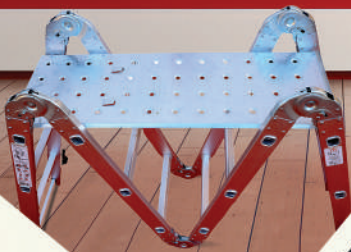

CATALOGUE

Everest
L A D D E R S