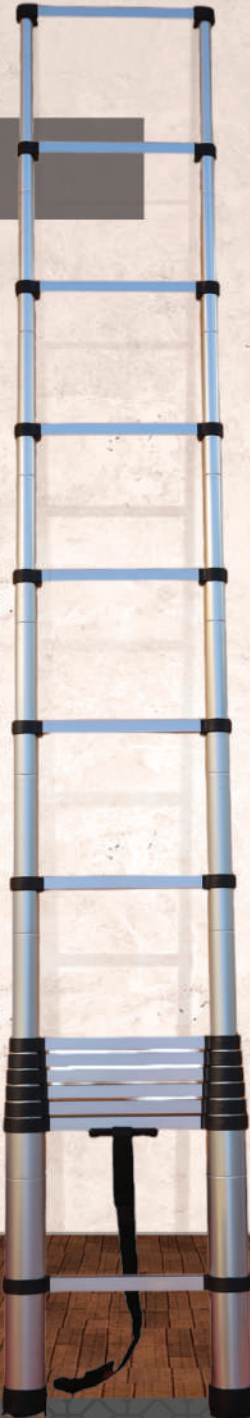

SAFETY PRECAUTION

Maintain equilibrium or risk tipping into danger – beware the weight limit

CONQUER ALTITUDE BOLDLY: STRONG STEPS, DETERMINED GRIP, SLIP-RESISTANT STRIDE—SAFETY BY YOUR SIDE

MAXIMUM WEIGHT LIMIT 125 KGS

Everest
L A D D E R S

TELESCOPIC LADDER

CODE : **EL 104**
NO OF STEPS : **14 NOS**
LENGTH : **14 FEET**
WIDTH : **1.5 FEET**

LIGHT WEIGHT

ANTI-SLIP FOOTBOARD

ANTI SLIP TOP CAP

ANTI-SLIP RUBBER LEG SHOE

SECURING STRAP & HANDLE