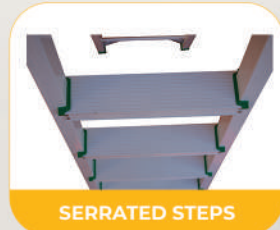

AMERICAN LADDER HEAVY

CODE : **EL 100**
SIZE : **4 FEET TO 10 FEET**
COLOR : **GREEN AND ORANGE**

SERRATED STEPS

ANTI SKID SHOE

SPACE SAVER

PLATFORM

KNEE GUARD

SAFETY LOCK