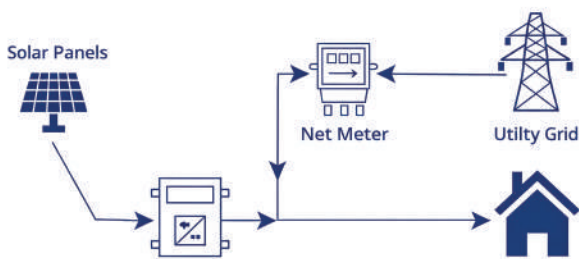

Photovoltaic Systems

As advocates for sustainable practices, we offer expertise in renewable energy solutions. Our engineers work on the design and implementation of solar helping clients transition towards a greener and more environmentally friendly energy infrastructure.

On-Grid String Inverter System