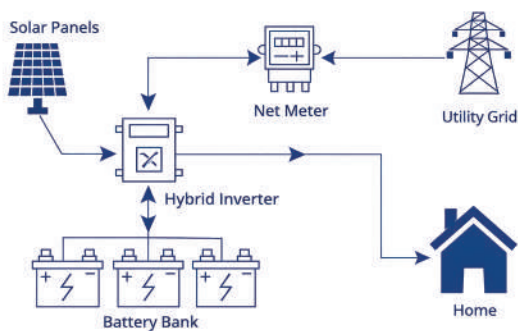

Photovoltaic Systems

As advocates for sustainable practices, we offer expertise in renewable energy solutions. Our engineers work on the design and implementation of solar helping clients transition towards a greener and more environmentally friendly energy infrastructure.

On-Grid String Inverter System

On-Grid Microinverter System

Hybrid System

Off-Grid System

 WIRED FOR EXCELLENCE
EMPOWERED BY INNOVATION

Eco Friendly

Renewable

Full Warranty